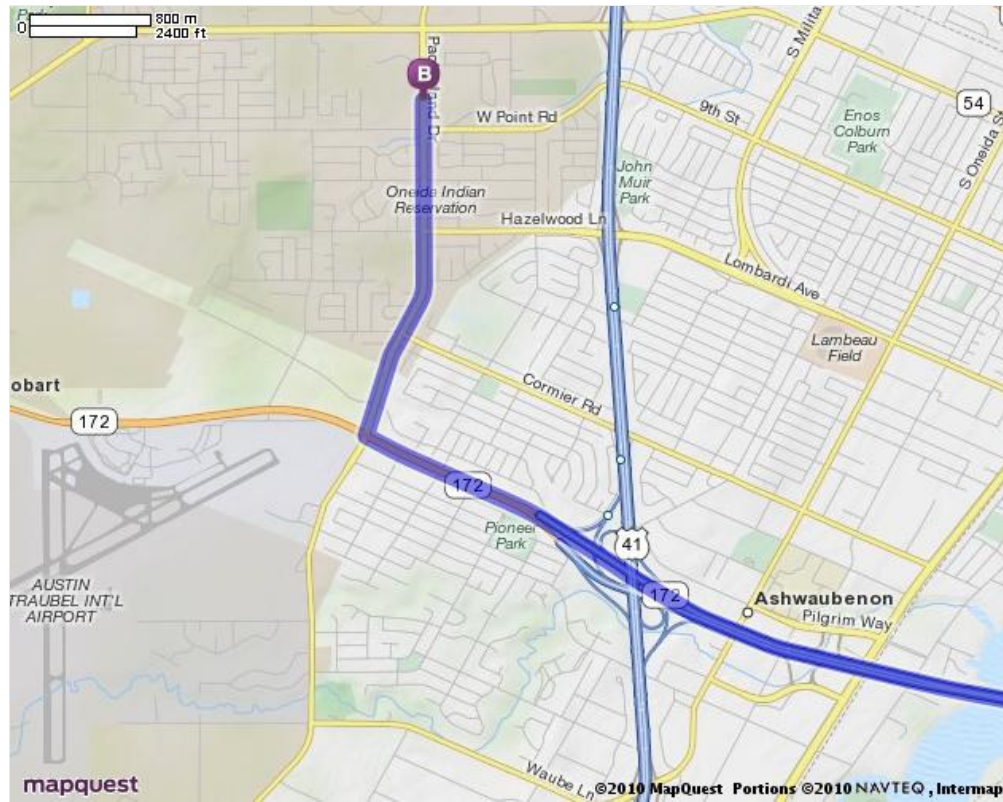

Notes

Trip to 1331 Packerland Dr
Green Bay, WI 54304-1337
8.29 miles - about 15 minutes

A 1700 Chicago St, De Pere, WI 54115-3418

1. Start out going **NORTHWEST** on **CHICAGO ST / CR-G** toward **OHEARN LN.** go 0.5 mi

2. Turn **RIGHT** onto **S WEBSTER AVE / CR-G**. Continue to follow **S WEBSTER AVE.** go 2.1 mi

3. Merge onto **WI-172 W** via the ramp on the **LEFT** toward **US-41 / A. STRAUBEL AIRPORT.** go 4.0 mi

4. Turn **RIGHT** onto **PACKERLAND DR / CR-EB N.** go 1.7 mi

5. **1331 PACKERLAND DR** is on the **RIGHT.** [Map](#) go 0.0 mi

B 1331 Packerland Dr, Green Bay, WI 54304-1337

Total Travel Estimate : 8.29 miles - about 15 minutes

Route Map [Hide](#)

[All rights reserved. Use subject to License/Copyright](#) [Map Legend](#)

Directions and maps are informational only. We make no warranties on the accuracy of their content, road conditions or route usability or expeditiousness. You assume all risk of use. MapQuest and its suppliers shall not be liable to you for any loss or delay resulting from your use of MapQuest. Your use of MapQuest means you agree to our [Terms of Use](#)