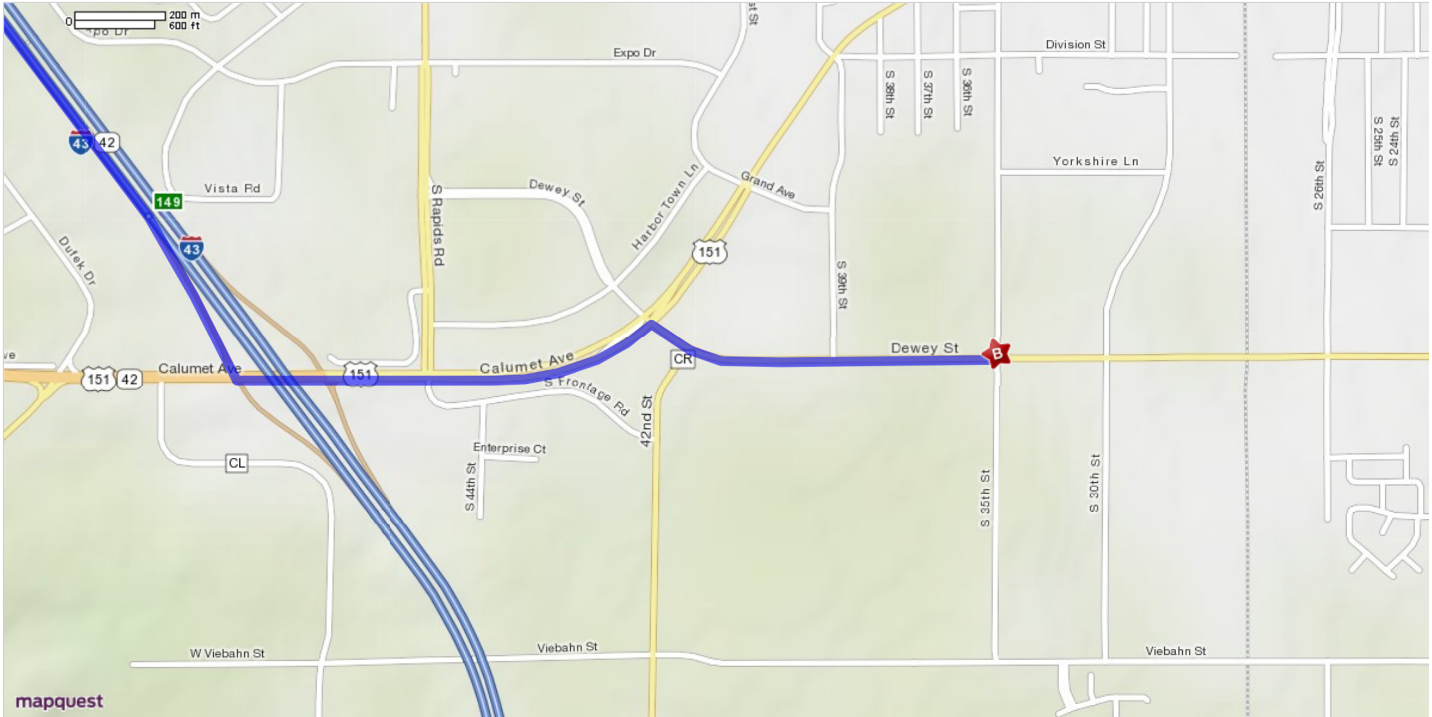

There's a new MapQuest - come try it out!

Sorry! When printing directly from the browser your directions or map may not print correctly. For best results, try clicking the Printer-Friendly button.

**A Starting Location**

**1700 Chicago St**  
De Pere, WI 54115-3418

**B Ending Location**

**3500 Dewey St**  
Manitowoc, WI 54220-5845

Total Travel Estimate: **41 minutes** / **37.55 miles** Fuel Cost: [Calculate](#)

**A 1700 Chicago St** [Edit](#)  
De Pere, WI 54115-3418

- START

1.	Start out going <b>SOUTHEAST</b> on <b>CHICAGO ST/CR-G</b> toward <b>LIBAL ST</b> . Continue to follow <b>CR-G</b> .	1.4 mi
----	--	--------

---

- ↩

2.	Turn <b>LEFT</b> onto <b>MONROE RD/CR-GV N</b> .	2.0 mi
----	--	--------

7. Turn **RIGHT** onto **DEWEY ST.** 0.5 mi

8. **3500 DEWEY ST** is on the **LEFT**.

**B** **3500 Dewey St** [Edit](#)  
Manitowoc, WI 54220-5845

Total Travel Estimate: **41 minutes** / **37.55 miles** Fuel Cost: [Calculate](#)