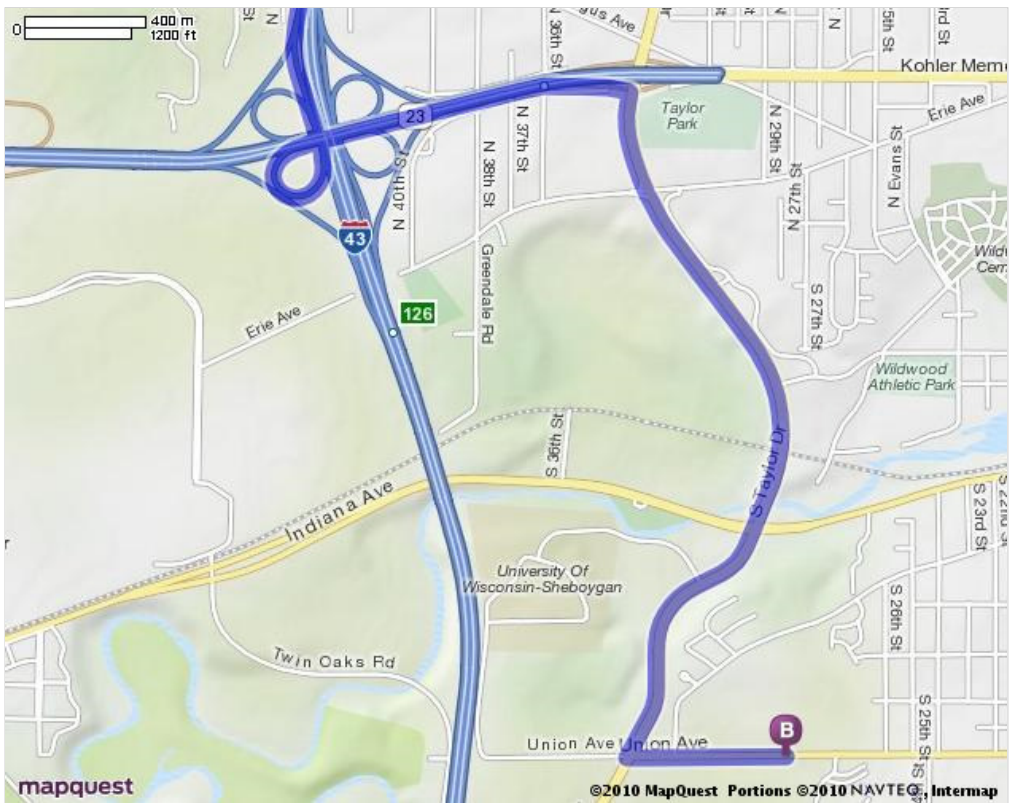

Notes

**Trip to Horace Mann Middle School**2820 Union Ave, Sheboygan, WI 53081 -  
(920) 459-3666**62.76 miles - about 1 hour 6 minutes****1700 Chicago St, De Pere, WI 54115-3418**1. Start out going **SOUTHEAST** on **CHICAGO ST / CR-G**  
toward **LIBAL ST**. Continue to follow **CR-G**. go 1.4 mi2. Turn **LEFT** onto **MONROE RD / CR-GV N**. go 2.0 mi3. Merge onto **WI-172 E** toward **I-43 / MILWAUKEE**. go 1.0 mi4. Merge onto **I-43 S** toward **WI-29 E / MILWAUKEE**. go 54.7 mi5. Merge onto **WI-23 E** via **EXIT 126** toward **SHEBOYGAN**. [Map](#) go 1.4 mi6. Take the **CR-TA / TAYLOR DR** exit. go 0.2 mi7. Turn **RIGHT** onto **N TAYLOR DR / CR-TA S**. go 1.9 mi8. Turn **LEFT** onto **UNION AVE**. go 0.4 mi9. **2820 UNION AVE** is on the **LEFT**. go 0.0 mi**Horace Mann Middle School - (920) 459-3666****2820 Union Ave, Sheboygan, WI 53081****Total Travel Estimate : 62.76 miles - about 1 hour 6 minutes**Route Map [Hide](#)

[All rights reserved. Use subject to License/Copyright](#) [Map Legend](#)

Directions and maps are informational only. We make no warranties on the accuracy of their content, road conditions or route usability or expeditiousness. You assume all risk of use. MapQuest and its suppliers shall not be liable to you for any loss or delay resulting from your use of MapQuest. Your use of MapQuest means you agree to our [Terms of Use](#)