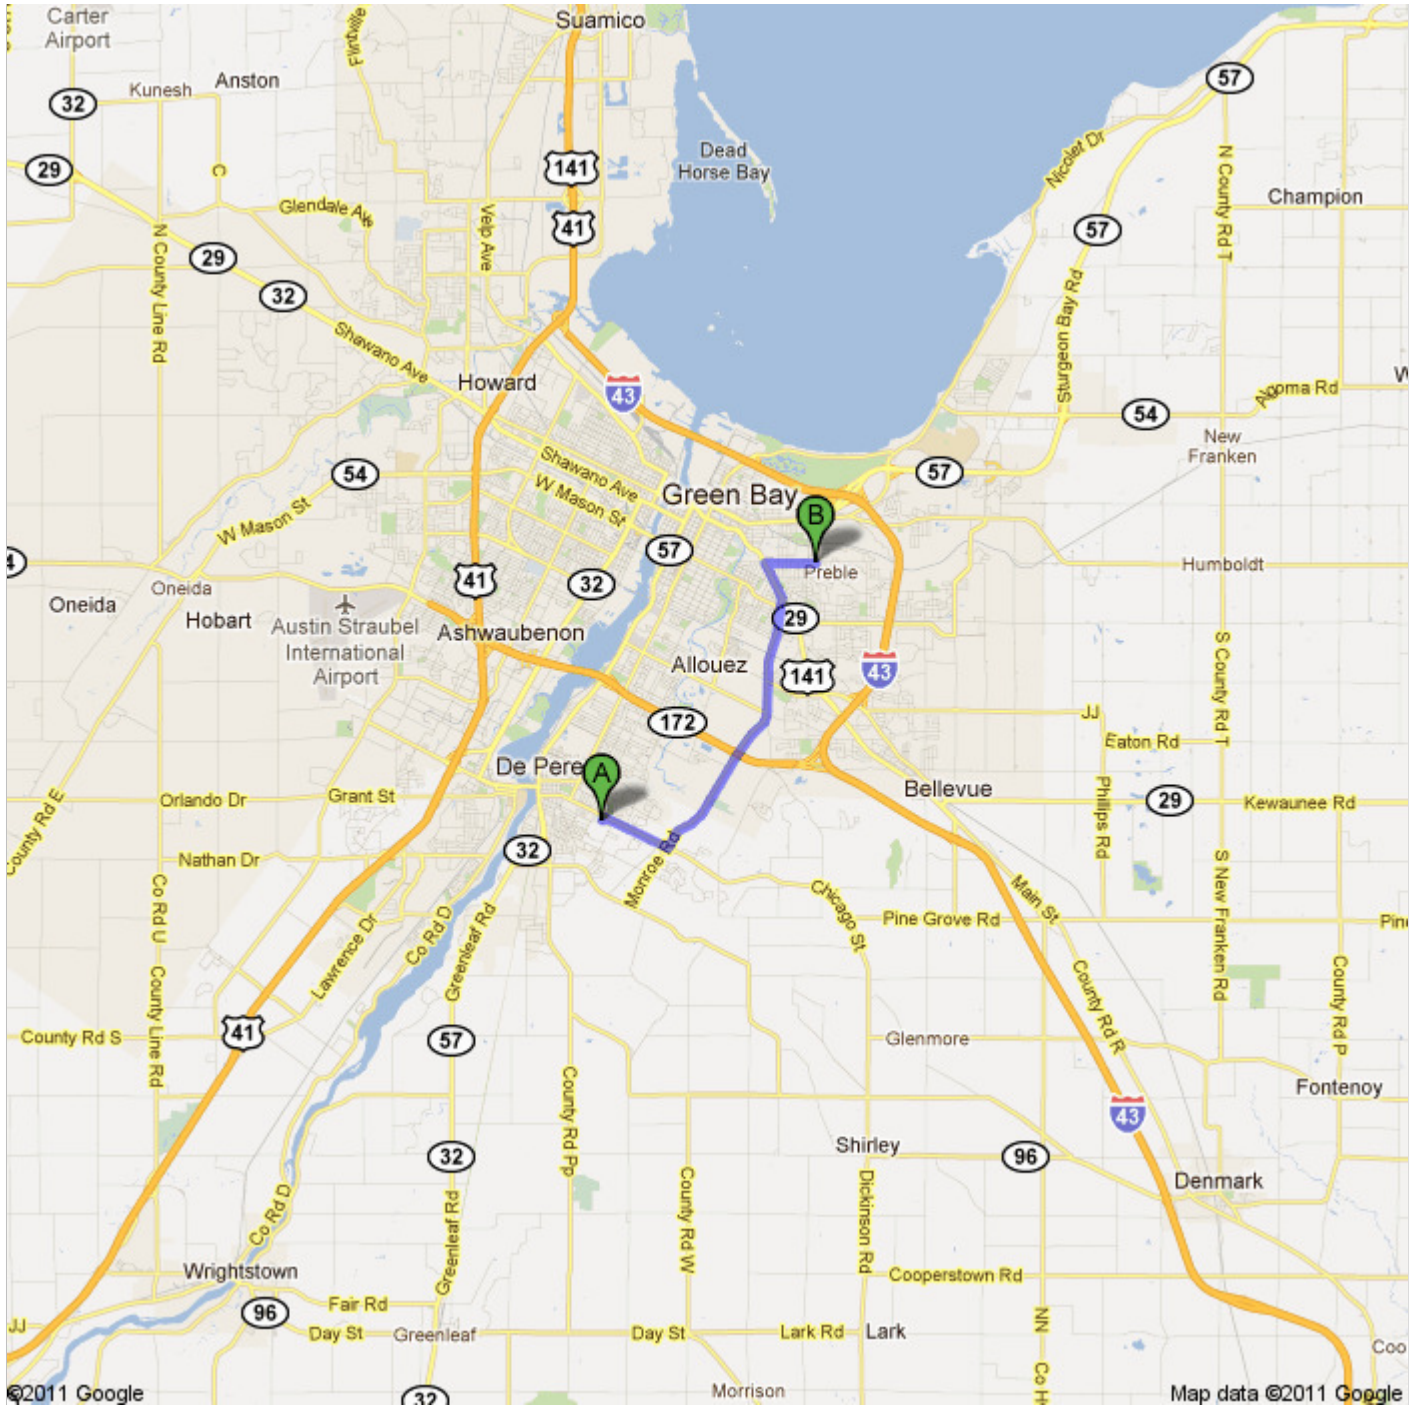

Directions to 2222 Deckner Ave, Green Bay, WI 54302
7.7 mi – about 19 mins

Save trees. Go green!
Download Google Maps on your phone at google.com/gmm

De Pere High School Football Stadium
 1700 Chicago Street, De Pere, Wisconsin
 54115 - (920) 337-1020

1. Head **northeast** on **Libal St**

go 328 ft
 total 328 ft

2. At the traffic circle, take the **1st** exit onto **Chicago St/ County Rd G/Dickinson Rd**
 About 3 mins

go 1.2 mi
 total 1.3 mi

 3. Turn **left** onto **County Rd GV/Monroe Rd**
 About 6 mins

go 2.7 mi
 total 4.0 mi

5. Turn left onto **Main St**
About 2 mins

go 0.6 mi
total 6.8 mi

6. Turn right onto **Deckner Ave**
Destination will be on the right
About 3 mins

go 0.9 mi
total 7.7 mi

B 2222 Deckner Ave, Green Bay, WI 54302

These directions are for planning purposes only. You may find that construction projects, traffic, weather, or other events may cause conditions to differ from the map results, and you should plan your route accordingly. You must obey all signs or notices regarding your route.