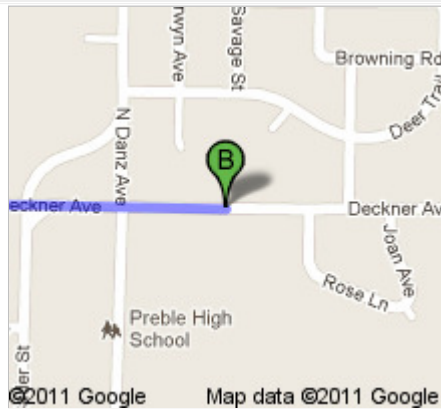

Directions to 2222 Deckner Ave, Green Bay, WI 54302
7.7 mi – about 19 mins

Save trees. Go green!
Download Google Maps on your phone at google.com/gmm

De Pere High School Football Stadium
 1700 Chicago Street, De Pere, Wisconsin
 54115 - (920) 337-1020

1. Head **northeast** on **Libal St**

go 328 ft
 total 328 ft

2. At the traffic circle, take the **1st** exit onto **Chicago St/ County Rd G/Dickinson Rd**
 About 3 mins

go 1.2 mi
 total 1.3 mi

 3. Turn **left** onto **County Rd GV/Monroe Rd**
 About 6 mins

go 2.7 mi
 total 4.0 mi

5. Turn left onto **Main St**
About 2 mins

go 0.6 mi
total 6.8 mi

6. Turn right onto **Deckner Ave**
Destination will be on the right
About 3 mins

go 0.9 mi
total 7.7 mi

B 2222 Deckner Ave, Green Bay, WI 54302

These directions are for planning purposes only. You may find that construction projects, traffic, weather, or other events may cause conditions to differ from the map results, and you should plan your route accordingly. You must obey all signs or notices regarding your route.