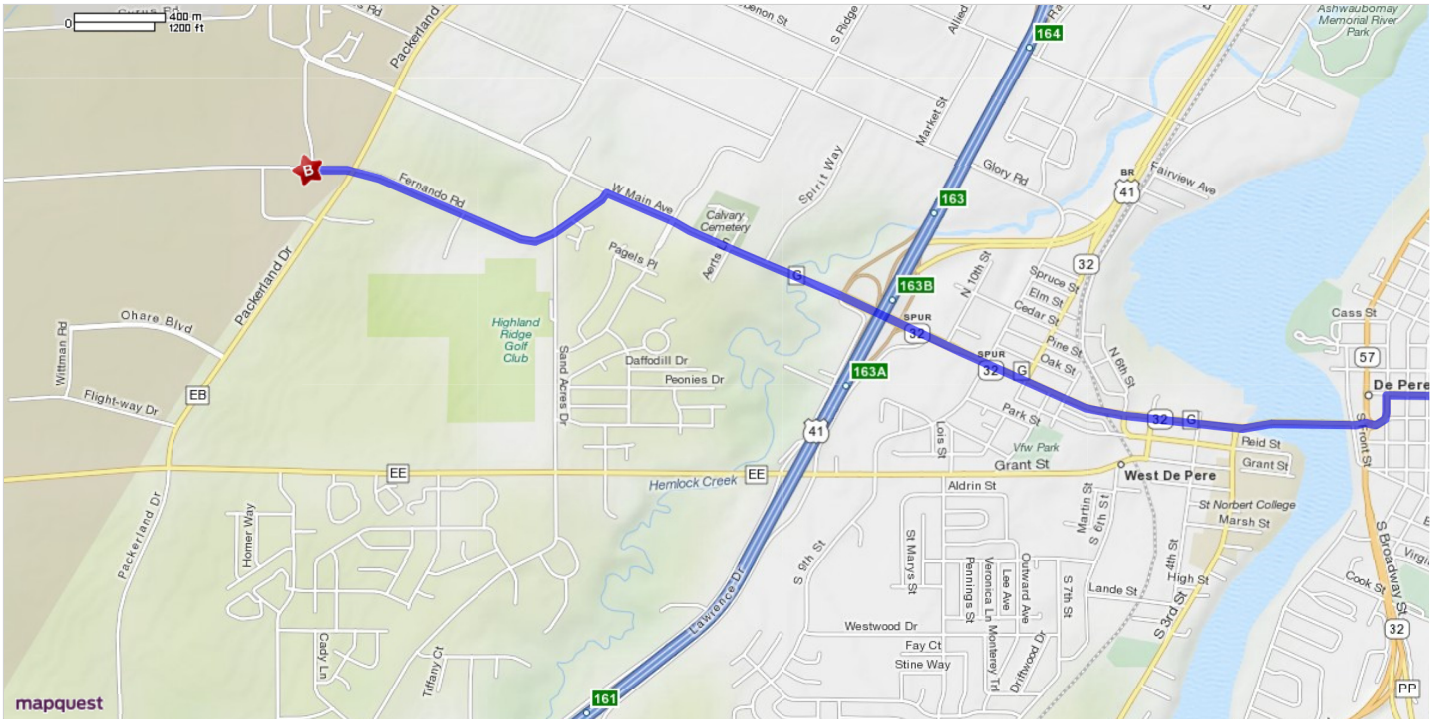

There's a new MapQuest - come try it out!

Sorry! When printing directly from the browser your directions or map may not print correctly. For best results, try clicking the Printer-Friendly button.

**A Starting Location**

**1700 Chicago St**  
De Pere, WI 54115-3418

**B Ending Location**

**1640 Fernando Dr**  
Hobart, WI 54115-9043

Total Travel Estimate: **12 minutes** / **5.05 miles** Fuel Cost: [Calculate](#)

**1700 Chicago St** [Edit](#)  
De Pere, WI 54115-3418

1. Start out going **NORTHWEST** on **CHICAGO ST/CR-G** toward **OHEARN LN.** 0.5 mi

2. Turn **RIGHT** onto **S WEBSTER AVE/CR-G.** 0.4 mi

3. Turn **LEFT** onto **GEORGE ST/CR-X.** 0.6 mi

7. **1640 FERNANDO DR.**

**1640 Fernando Dr** [Edit](#)  
Hobart, WI 54115-9043

Total Travel Estimate: **12 minutes** / **5.05 miles** Fuel Cost: [Calculate](#)

Directions and maps are informational only. We make no warranties on the accuracy of their content, road conditions or route usability or expeditiousness. You assume all risk of use. MapQuest and its suppliers shall not be liable to you for any loss or delay resulting from your use of MapQuest.