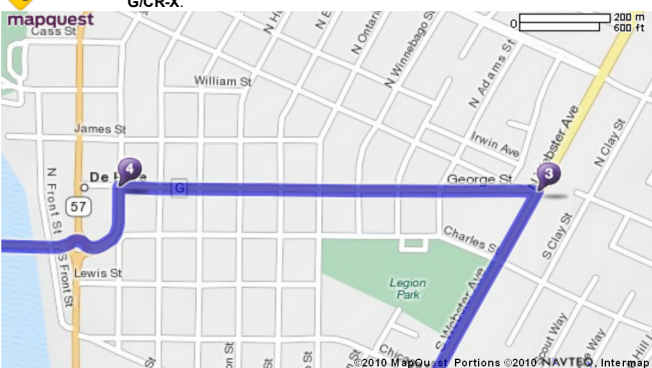

There's a new MapQuest - come try it out!

Sorry! When printing directly from the browser your directions or map may not print correctly. For best results, try clicking the Printer-Friendly button.

**A Starting Location**

**1700 Chicago St**  
De Pere, WI 54115-3418

**B Ending Location**

**1640 Fernando Dr**  
Hobart, WI 54115-9043

Total Travel Estimate: **12 minutes** / **5.05 miles** Fuel Cost: [Calculate](#)

**1700 Chicago St** [Edit](#)  
De Pere, WI 54115-3418

1. Start out going **NORTHWEST** on **CHICAGO ST/CR-G** toward **OHEARN LN.** 0.5 mi

2. Turn **RIGHT** onto **S WEBSTER AVE/CR-G.** 0.4 mi

3. Turn **LEFT** onto **GEORGE ST/CR-X.** 0.6 mi

7. **1640 FERNANDO DR.**

**1640 Fernando Dr** [Edit](#)  
Hobart, WI 54115-9043

Total Travel Estimate: **12 minutes** / **5.05 miles** Fuel Cost: [Calculate](#)

Directions and maps are informational only. We make no warranties on the accuracy of their content, road conditions or route usability or expeditiousness. You assume all risk of use. MapQuest and its suppliers shall not be liable to you for any loss or delay resulting from your use of MapQuest.