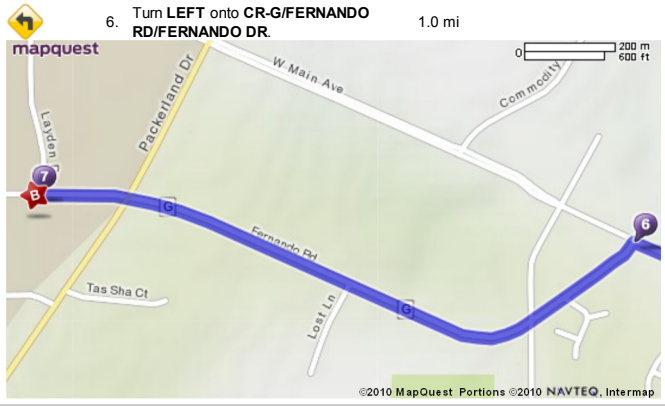

**1700 Chicago St**  
De Pere, WI 54115-3418

**B Ending Location**

**1640 Fernando Dr**  
Hobart, WI 54115-9043

Total Travel Estimate: **12 minutes** / **5.05 miles** Fuel Cost: [Calculate](#)

**1700 Chicago St** [Edit](#)  
De Pere, WI 54115-3418

1. Start out going **NORTHWEST** on **CHICAGO ST/CR-G** toward **OHEARN LN.** 0.5 mi

2. Turn **RIGHT** onto **S WEBSTER AVE/CR-G.** 0.4 mi

3. Turn **LEFT** onto **GEORGE ST/CR-X.** 0.6 mi

7. **1640 FERNANDO DR.**

**1640 Fernando Dr** [Edit](#)  
Hobart, WI 54115-9043

Total Travel Estimate: **12 minutes** / **5.05 miles** Fuel Cost: [Calculate](#)

Directions and maps are informational only. We make no warranties on the accuracy of their content, road conditions or route usability or expeditiousness. You assume all risk of use. MapQuest and its suppliers shall not be liable to you for any loss or delay resulting from your use of MapQuest.