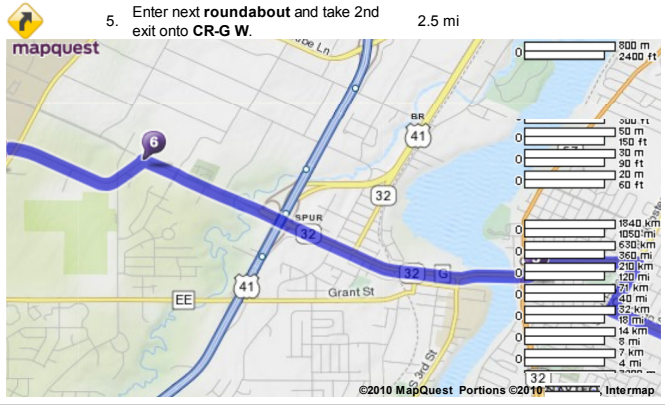

There's a new MapQuest - come try it out!

Sorry! When printing directly from the browser your directions or map may not print correctly. For best results, try clicking the Printer-Friendly button.

**A Starting Location**

**1700 Chicago St**  
De Pere, WI 54115-3418

**B Ending Location**

**1640 Fernando Dr**  
Hobart, WI 54115-9043

Total Travel Estimate: **12 minutes** / **5.05 miles** Fuel Cost: [Calculate](#)

**1700 Chicago St** [Edit](#)  
De Pere, WI 54115-3418

1. Start out going **NORTHWEST** on **CHICAGO ST/CR-G** toward **OHEARN LN.** 0.5 mi

2. Turn **RIGHT** onto **S WEBSTER AVE/CR-G.** 0.4 mi

3. Turn **LEFT** onto **GEORGE ST/CR-X.** 0.6 mi

7. **1640 FERNANDO DR.**

**1640 Fernando Dr** [Edit](#)  
Hobart, WI 54115-9043

Total Travel Estimate: **12 minutes** / **5.05 miles** Fuel Cost: [Calculate](#)

Directions and maps are informational only. We make no warranties on the accuracy of their content, road conditions or route usability or expeditiousness. You assume all risk of use. MapQuest and its suppliers shall not be liable to you for any loss or delay resulting from your use of MapQuest.