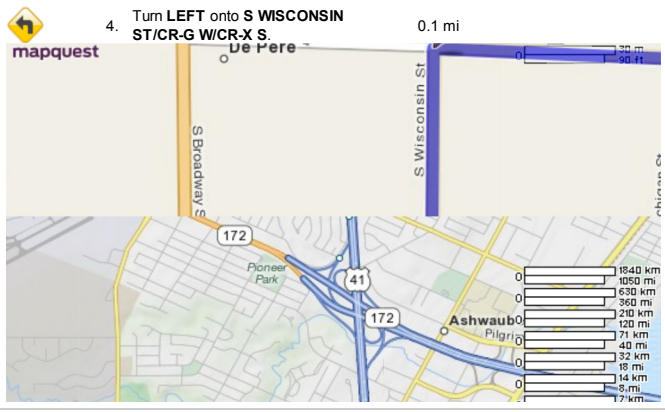

There's a new MapQuest - come try it out!

Sorry! When printing directly from the browser your directions or map may not print correctly. For best results, try clicking the Printer-Friendly button.

**A Starting Location**

**1700 Chicago St**  
De Pere, WI 54115-3418

**B Ending Location**

**1640 Fernando Dr**  
Hobart, WI 54115-9043

Total Travel Estimate: **12 minutes** / **5.05 miles** Fuel Cost: [Calculate](#)

**1700 Chicago St** [Edit](#)  
De Pere, WI 54115-3418

1. Start out going **NORTHWEST** on **CHICAGO ST/CR-G** toward **OHEARN LN.** 0.5 mi

2. Turn **RIGHT** onto **S WEBSTER AVE/CR-G.** 0.4 mi

3. Turn **LEFT** onto **GEORGE ST/CR-X.** 0.6 mi

7. **1640 FERNANDO DR.**

**1640 Fernando Dr** [Edit](#)  
Hobart, WI 54115-9043

Total Travel Estimate: **12 minutes** / **5.05 miles** Fuel Cost: [Calculate](#)

Directions and maps are informational only. We make no warranties on the accuracy of their content, road conditions or route usability or expeditiousness. You assume all risk of use. MapQuest and its suppliers shall not be liable to you for any loss or delay resulting from your use of MapQuest.