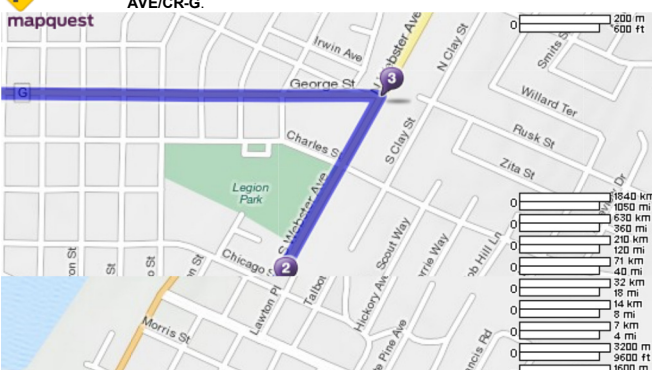

There's a new MapQuest - come try it out!

Sorry! When printing directly from the browser your directions or map may not print correctly. For best results, try clicking the Printer-Friendly button.

**A Starting Location**

**1700 Chicago St**  
De Pere, WI 54115-3418

**B Ending Location**

**1640 Fernando Dr**  
Hobart, WI 54115-9043

Total Travel Estimate: **12 minutes** / **5.05 miles** Fuel Cost: [Calculate](#)

**1700 Chicago St** [Edit](#)  
De Pere, WI 54115-3418

1. Start out going **NORTHWEST** on **CHICAGO ST/CR-G** toward **OHEARN LN.** 0.5 mi

2. Turn **RIGHT** onto **S WEBSTER AVE/CR-G.** 0.4 mi

3. Turn **LEFT** onto **GEORGE ST/CR-X.** 0.6 mi

7. **1640 FERNANDO DR.**

**1640 Fernando Dr** [Edit](#)  
Hobart, WI 54115-9043

Total Travel Estimate: **12 minutes** / **5.05 miles** Fuel Cost: [Calculate](#)

Directions and maps are informational only. We make no warranties on the accuracy of their content, road conditions or route usability or expeditiousness. You assume all risk of use. MapQuest and its suppliers shall not be liable to you for any loss or delay resulting from your use of MapQuest.